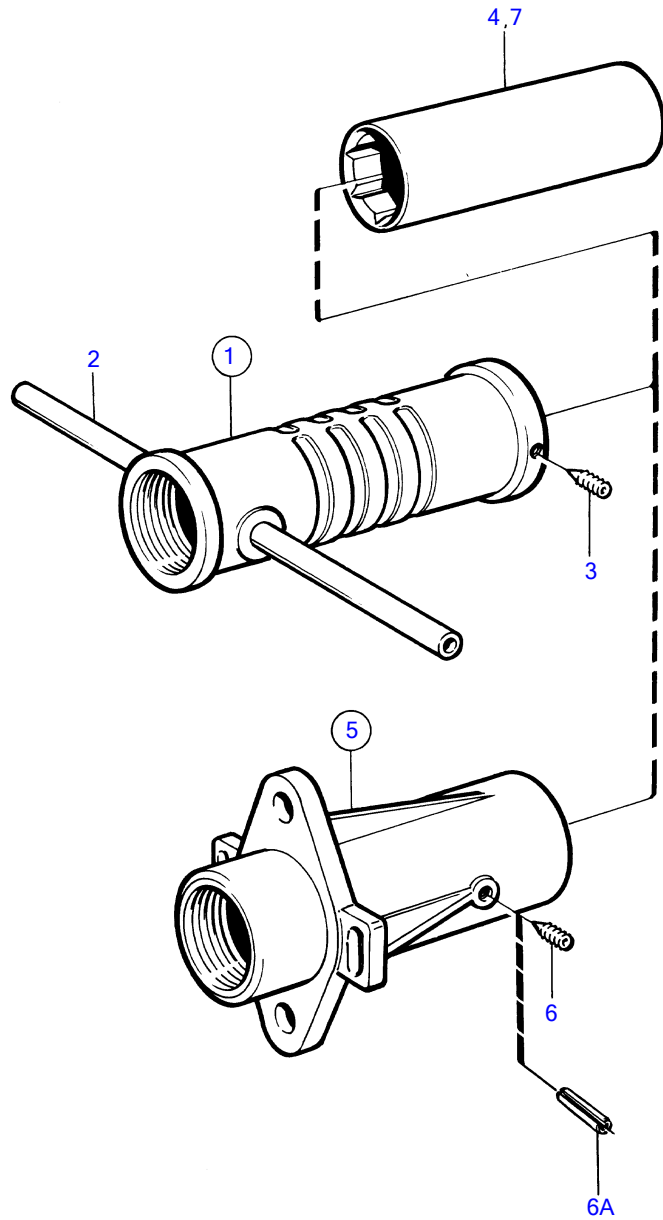

AD31D, AD31XD, TAM31D, TMD31D

11583

AD31D, AD31XD, TAMD31D, TMD31D

REF	PART NO.	QTY	DESCRIPTION	NOTES
1	827886	1	Stern bearing	D=30mm
	827887	1	Stern bearing	D=35mm
2	(827734)	2	• Tube	Obsolete part
3	942609	3	• Set screw	
4	812916	1	• Rubber bearing	D=30mm
	827175	1	• Rubber bearing	D=35mm
5	827781	1	Stern bearing	D=30mm
	827782	1	Stern bearing	D=35mm
6	942609	3	• Set screw	
7	812916	1	• Rubber bearing	D=30mm
	827175	1	• Rubber bearing	D=35mm